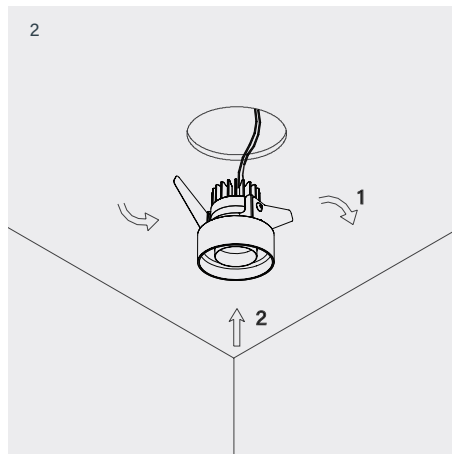

101 06 0002--:---
Mono 060 Type 2

8W 240V-AC
Class III
IP44

Cut-Out
55mm Round x 75mm Depth

LED Power Supply 180mA Included
P&F + Fast Connector

Installation

- 1 Cut mounting hole
- 2 Plug luminaire into driver
- 3 Twist spring blades and insert into ceiling