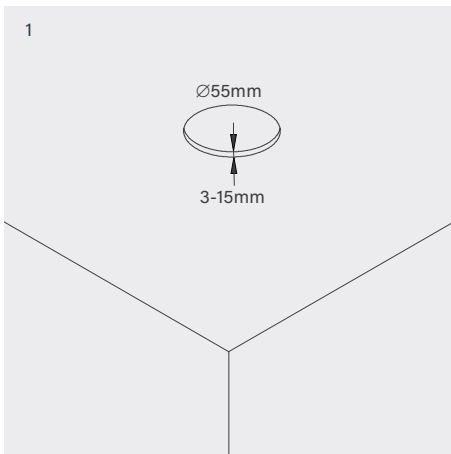

101 06 0002--:---
Mono 060 Type 2

8W 240V-AC
Class III
IP44

Cut-Out
55mm Round x 75mm Depth

LED Power Supply 180mA Included
P&F + Fast Connector

Installation

- 1 Cut mounting hole
- 2 Plug luminaire into driver
- 3 Twist spring blades and insert into ceiling