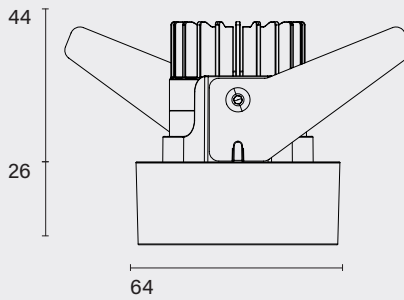

101 06 0002--:---
Mono 060 Type 2

8W 240V-AC
Class III
IP44

Cut-Out
55mm Round x 75mm Depth

LED Power Supply 180mA Included
P&F + Fast Connector

Installation

- 1 Cut mounting hole
- 2 Plug luminaire into driver
- 3 Twist spring blades and insert into ceiling